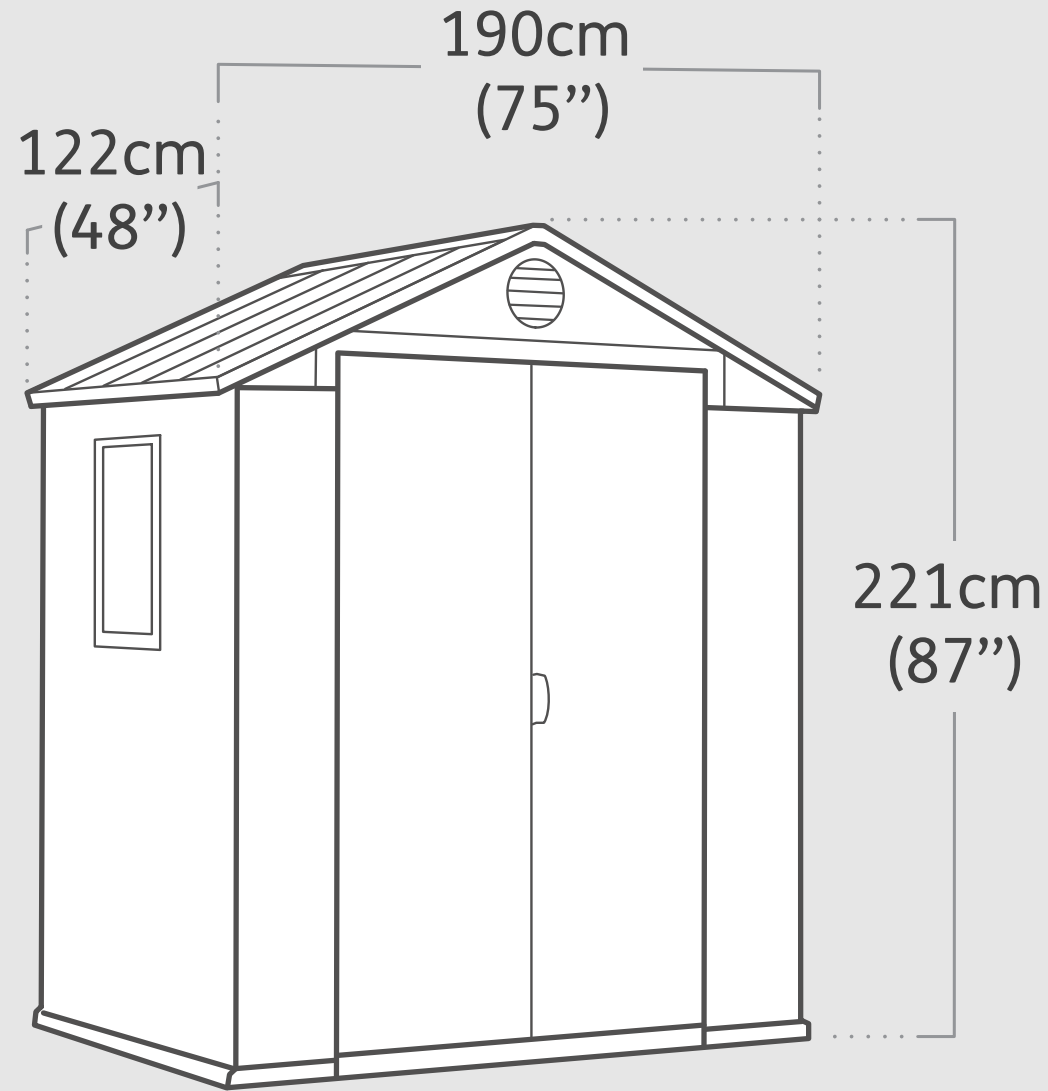

Darwin 6x4

Product Dimensions

Interior Dimensions (WxDxH) : 176x113x212 cm | 69"x44.5"x83.5"